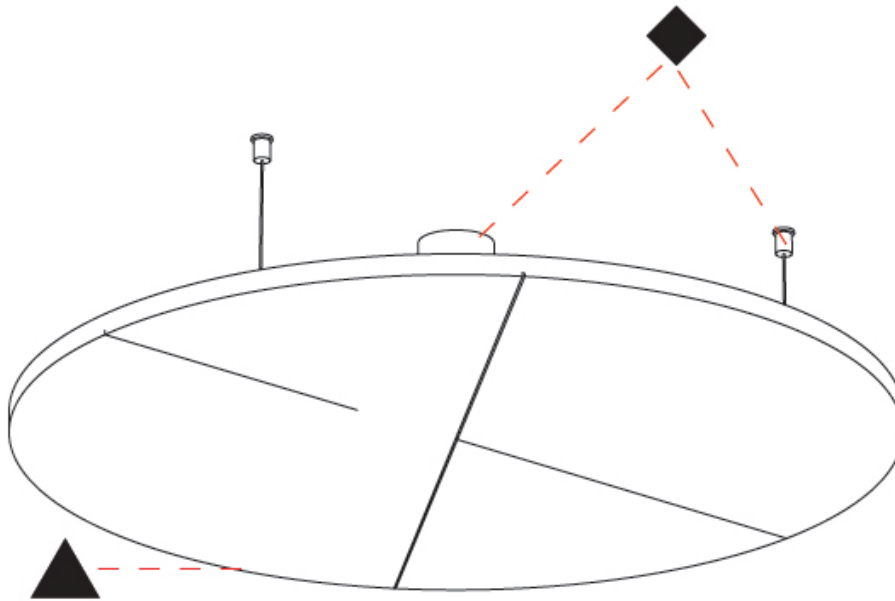

GLORIOUS ACOUSTIC LIGHT PANEL SUSPENSION

A300714-

PROJECT _____

TYPE _____

SPECIFIER _____

QUANTITY _____

DATE _____

A